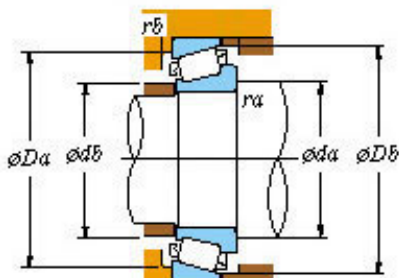

# BEARING BOWER CORP.

■ Mounting dimensions

Lm11949/10 Bearing 2D drawings and 3D CAD models

Koyo Roller Bearing Lm11949/10 Lm11749/10  
 L44649/10 11749/10 11949/10 44649/10 69349/10  
 12649/10 L68149/10 Koyo Wheel Bearing for KIA  
 Pride

Bearing No. Lm11949/10

Bearing No.	LM11949/10
d	19.05
D	45.237
T	15.494
B	16.637
r(min)	1.2
r1(min)	1.2
Cr	36.8
C0r	30.1
Cu	4.25
Grease lub.	9400
Oil lub.	13000
C	12.065
a	10.0 mm
da	25.0
db	23.5
Da	39.5
Db	41.5
ra(max)	1.2
rb(max)	1.2
e	0.30
Y1	2.00
Y0	1.10
(Refer.)Mass(kg)	0.124