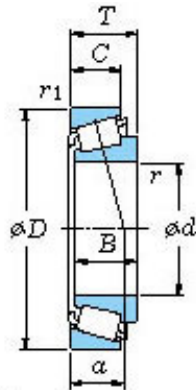

# BEARING BOWER CORP.

■ Mounting dimensions

Lm11949/10 Bearing 2D drawings and 3D CAD models

Koyo Roller Bearing Lm11949/10 Lm11749/10  
 L44649/10 11749/10 11949/10 44649/10 69349/10  
 12649/10 L68149/10 Koyo Wheel Bearing for KIA  
 Pride

Bearing No. Lm11949/10

Bearing No.	LM11949/10
d	19.05
D	45.237
T	15.494
B	16.637
r(min)	1.2
r1(min)	1.2
Cr	36.8
C0r	30.1
Cu	4.25
Grease lub.	9400
Oil lub.	13000
C	12.065
a	10.0 mm
da	25.0
db	23.5
Da	39.5
Db	41.5
ra(max)	1.2
rb(max)	1.2
e	0.30
Y1	2.00
Y0	1.10
(Refer.)Mass(kg)	0.124